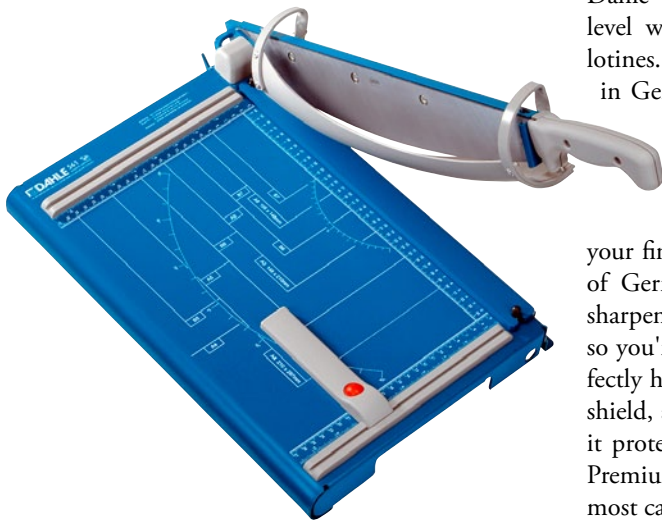

DAHLE GUILLOTINES

PREMIUM SERIES

Dahle takes safety to a whole new level with its line of Premium Guillotines. Designed and manufactured in Germany, these trimmers feature a revolutionary safety guard that rotates around the cutting blade to ensure complete protection. This guard protects your fingers from a ground blade made of German Solingen Steel. The blade sharpens itself with each and every cut so you're guaranteed to maintain a perfectly honed edge. The automatic safety shield, along with the razor sharp blade it protects you from, makes the Dahle Premium Guillotine one of the safest, most capable trimmers ever developed.

Dahle Premium Guillotines are commercial grade, high capacity paper cutters capable of trimming up to 35 sheets of paper at a time as well as mat board. The automatic paper clamp provides even pressure along the entire cutting surface and securely holds your work in place to prevent fanning.

Dahle Premium Guillotines are available in 14", 15", 21" and 27" cutting lengths and are the preferred choice among picture framers, print shops, and copy centers.

PREMIUM SERIES

- ▶ Revolutionary safety guard covers the blade throughout the entire cutting process
- ▶ Innovative spring system prevents the blade from flying up or falling down unexpectedly
- ▶ Cuts up to 35 sheets of paper at a time
- ▶ Ground self-sharpening cutting blade maintains a perfectly honed edge
- ▶ German engineered for precision and accuracy
- ▶ Automatic paper clamp holds work securely (561-565)
- ▶ Sturdy metal base with preprinted guides