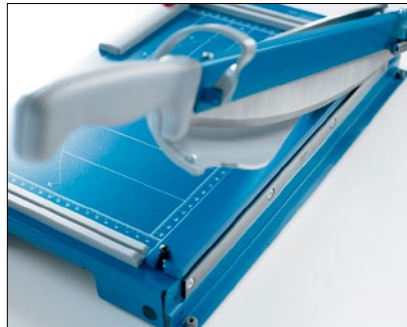

DAHLE GUILLOTINES

PREMIUM SERIES

Dahle takes safety to a whole new level with its line of Premium Guillotines. Designed and manufactured in Germany, these trimmers feature a revolutionary safety guard that rotates around the cutting blade to ensure complete protection. This guard protects your fingers from a ground blade made of German Solingen Steel. The blade sharpens itself with each and every cut so you're guaranteed to maintain a perfectly honed edge. The automatic safety shield, along with the razor sharp blade it protects you from, makes the Dahle Premium Guillotine one of the safest, most capable trimmers ever developed.

Dahle Premium Guillotines are commercial grade, high capacity paper cutters capable of trimming up to 35 sheets of paper at a time as well as mat board. The automatic paper clamp provides even pressure along the entire cutting surface and securely holds your work in place to prevent fanning.

Dahle Premium Guillotines are available in 14", 15", 21" and 27" cutting lengths and are the preferred choice among picture framers, print shops, and copy centers.

PREMIUM SERIES

- ▶ Revolutionary safety guard covers the blade throughout the entire cutting process
- ▶ Innovative spring system prevents the blade from flying up or falling down unexpectedly
- ▶ Cuts up to 35 sheets of paper at a time
- ▶ Ground self-sharpening cutting blade maintains a perfectly honed edge
- ▶ German engineered for precision and accuracy
- ▶ Automatic paper clamp holds work securely (561-565)
- ▶ Sturdy metal base with preprinted guides