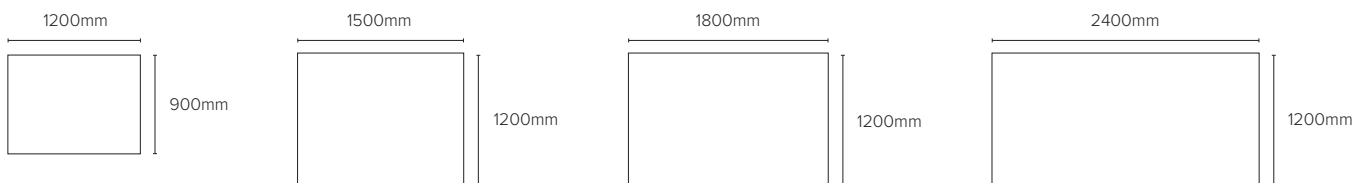

WORKSPACE DESIGN SOLUTIONS

TECHNICAL INFORMATION

Frame | painted aluminium | white or anthracite

Surface | ceramic

Tray | magnetic beechwood

* Other sizes available, but subject to minimum quantities

Article code	Name	Size w x h x d mm
CR0811876	Writing Board Curvo White	1200 x 900 x 16
CR1011876	Writing Board Curvo White	1500 x 1200 x 16
CR1211876	Writing Board Curvo White	1800 x 1200 x 16
CR1511876	Writing Board Curvo White	2400 x 1200 x 16
CR0811872	Writing Board Curvo Anthracite	1200 x 900 x 16
CR1011872	Writing Board Curvo Anthracite	1500 x 1200 x 16
CR1211872	Writing Board Curvo Anthracite	1800 x 1200 x 16
CR1511872	Writing Board Curvo Anthracite	2400 x 1200 x 16