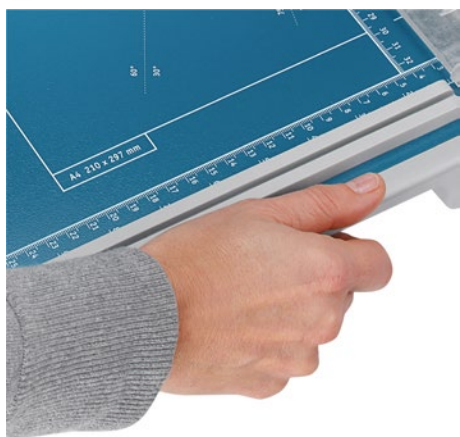

Guillotine 502

Hobby and entry level:
easy, safe cutting precision.

Cutting length 320 mm

Cutting capacity 0.8 mm

Cutting capacity 8 sheets

Table size (overall dimensions) 420 x 175 mm

Carries the GS DGUV (German Statutory Accident Insurance Association) test mark

Guillotine 502

- Compact, entry-level guillotine for hobby use
- Sturdy solid metal table with rounded edges and non-slip rubber feet for firm standing
- Practical recessed grips
- Helpful format lines on the base with mm division along the cutting edge make aligning the material to be cut even easier
- Ergonomically shaped handle
- Hardened steel upper blade
- Lower steel blade
- Manual clamping for holding down the material being cut
- Two scale bars with mm scale for an exact 90° cut

Hobby and entry level:
easy, safe cutting precision.

Cutting length 320 mm

Cutting capacity 0.8 mm

Cutting capacity 8 sheets

Table size (overall dimensions) 420 x 175 mm

Carries the GS DGUV (German Statutory Accident Insurance Association) test mark

German Engineering by Dahle

Article number	Cutting length (mm)	DIN	Cutting capacity (mm)	Cutting capacity A4 80 g/sm*	Table size (overall dimensions) (mm)	Colours	EAN
00502-20044	320	A4	0,8	8	420 mm x 175 mm		4007885165028