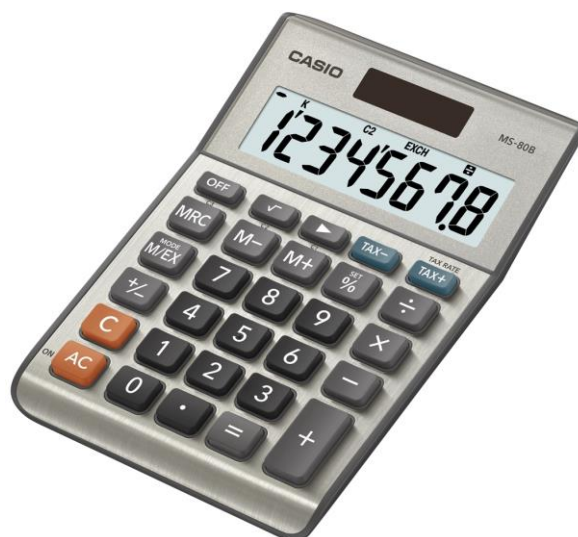

Desktop Calculator

MS-80B

General Data

- 8-Digits EXTRA LARGE LC-Display
- Two Way Power
- Dimensions (H x B x T): 2,9 x10,3 x14,7 cm
- Metal Cover
- Rubber Feet
- Plastic Keys
- Key Rollover
- Weight: ca. 115 g
- Battery: 1 x LR54
- **EAN-Code: 4971850090496**
- Predecessor: MS-80S
EAN-Code: 4971850165842

Functions

- Percentage Calculation incl. Profit Margin
- Currency Conversions (2 Conversion Memories)
- TAX-Calculation
- 3-Key Memory
- 3 Digit Comma Markers
- Function Command Indicator
- Key for changing plus/minus sign
- Back Space Key 
- Square Root