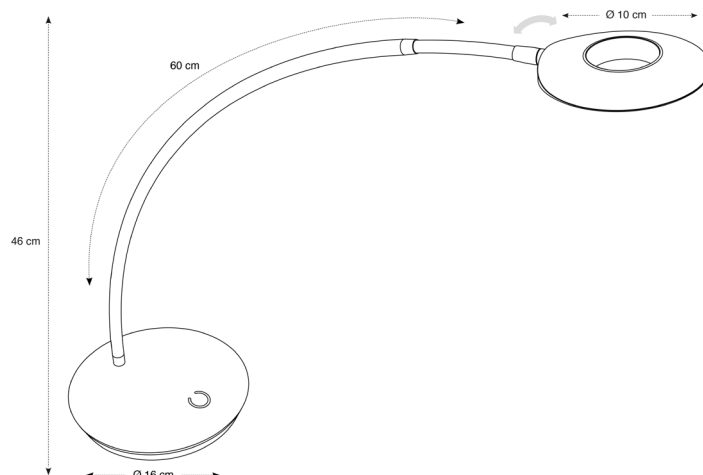

# AERO

LED DESK LAMP

We light

AERO combines the «ALBA creation» design with high LED lighting performance.

PRODUCT FEATURES	
Reference	LEDAERO BC
EAN	3129710013296
Materials	Head : Aluminium - ABS / Arm : Metal / Base : ABS
Colors	Metallic grey - White
Light source	LED
Product dimensions	Head : Ø 10 cm
	Arm length : 60 cm - Total height 46 cm
	Base Ø 16 cm
	Cable length : 180 cm
	Weight : 1,7 Kg
Bulb type	Included LED
Energy class	A
Bulb's lifetime	25000 hours / 30 years
Electric power/watts	5 W
Light power	350 Lumens (lm) / 3000 Kelvin (K)
Color rendering index (CRI)	84 Ra
Standard	EC
Guarantee	3 years
Origin	French design and development - Manufacturing in PRC

PACKAGING DIMENSIONS	
* sales unit (x1SU) carton	Dim. : 1.23 cm x L.16 cm x H.73,5 cm
	Weight : 2,35 Kg
* box master (x6SU)	Dim. : 1.48,5 cm x L.34,5 cm x H.75,5 cm
	Weight : 11 Kg

Quand le beau rejoint l'utile